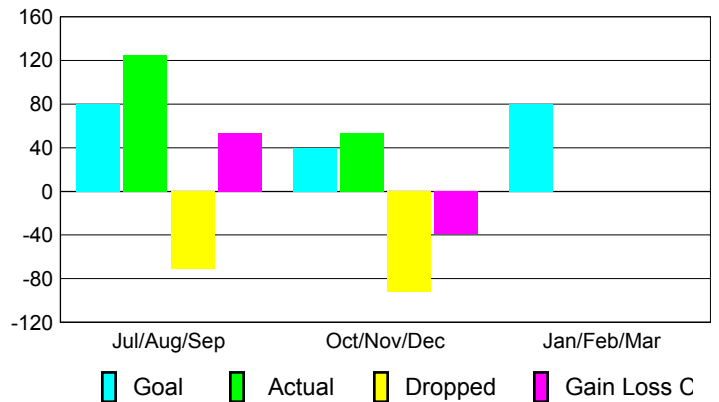

Membership Results 2012-2013

Goal, New, Dropped, Gain/Loss

Comparison of Membership Gain/Loss

Current Year Compared to the Previous Year