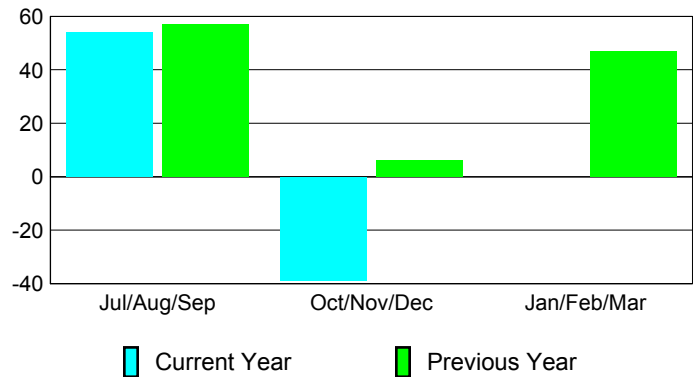

Membership Results
2012-2013

Membership
2011-2012

Month	Net Memb Goal	Actual New Memb	Actual Dropped Memb	Gain/Loss of Memb	Gain/Loss of Memb
Jul/Aug/Sep	80	125	-71	54	57
Oct/Nov/Dec	40	53	-92	-39	6
Jan/Feb/Mar	80	0	0	0	47
Totals	200	178	-163	15	110

Membership Results 2012-2013

Goal, New, Dropped, Gain/Loss

Comparison of Membership Gain/Loss

Current Year Compared to the Previous Year

Gender Comparison 2012-2013

Jul/Aug/Sep

Oct/Nov/Dec

Jan/Feb/Mar